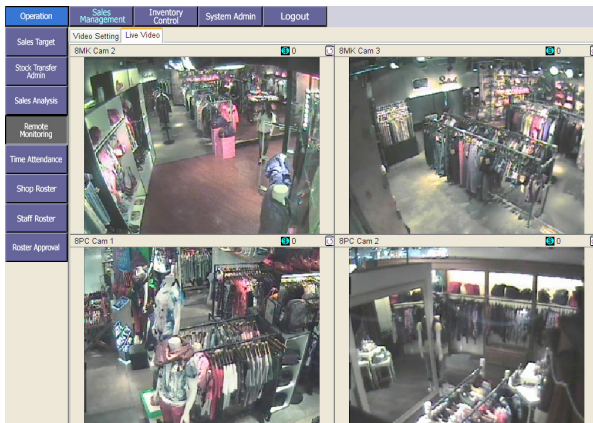

Our video monitoring solution is a value-added module for customers who need to manage shops, warehouses and branch offices located in different regions. You can monitor your shops including customer flow, product display, and sales person real time.

Functionality and Features

Video Monitoring Application

Live Video Viewing

By using our integrated video monitoring function, customers can view the live video of retail shops, brand offices or warehouses across the regions simultaneously.

Multi-site Monitoring

Multi-site live video can be viewed simultaneously to save your time to run around of the shops in different regions.

Instant Business Management

Our live video monitoring function enables you to monitor customer flow, staff performance and product display of the retail shops in order to take remedial action.